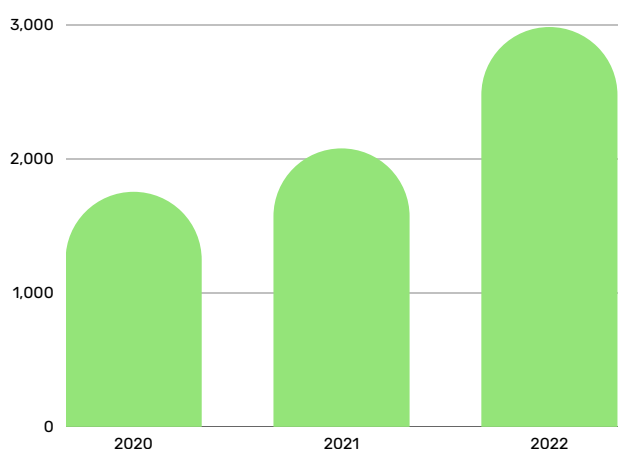

40%

Almost 40% of our food bank users are children and youth under the age of 18.

Thanks to our community, 58,830 lbs of food was donated to CEFB in 2022.

The number of visits per household to CEFB have increased by 70% since 2020.