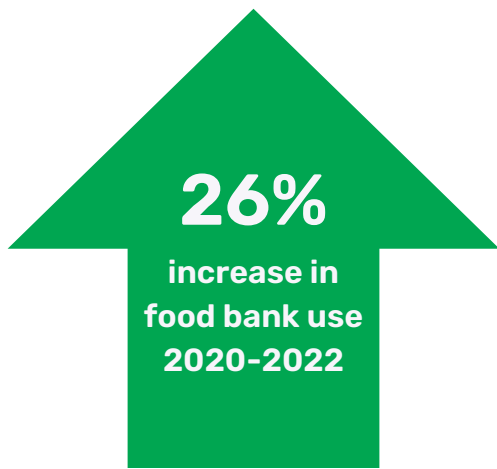

NEIGHBOURS HELPING NEIGHBOURS

Clarington East Food Bank

WHO WE ARE:

Clarington East Food Bank supports individuals struggling with food insecurity.

Food Bank usage is at an all time high due to inflation and the rising costs of food, gas, and housing.

40%

Almost 40% of our food bank users are children and youth under the age of 18.

Thanks to our community, 58,830 lbs of food was donated to CEFB in 2022.

The number of visits per household to CEFB have increased by 70% since 2020.